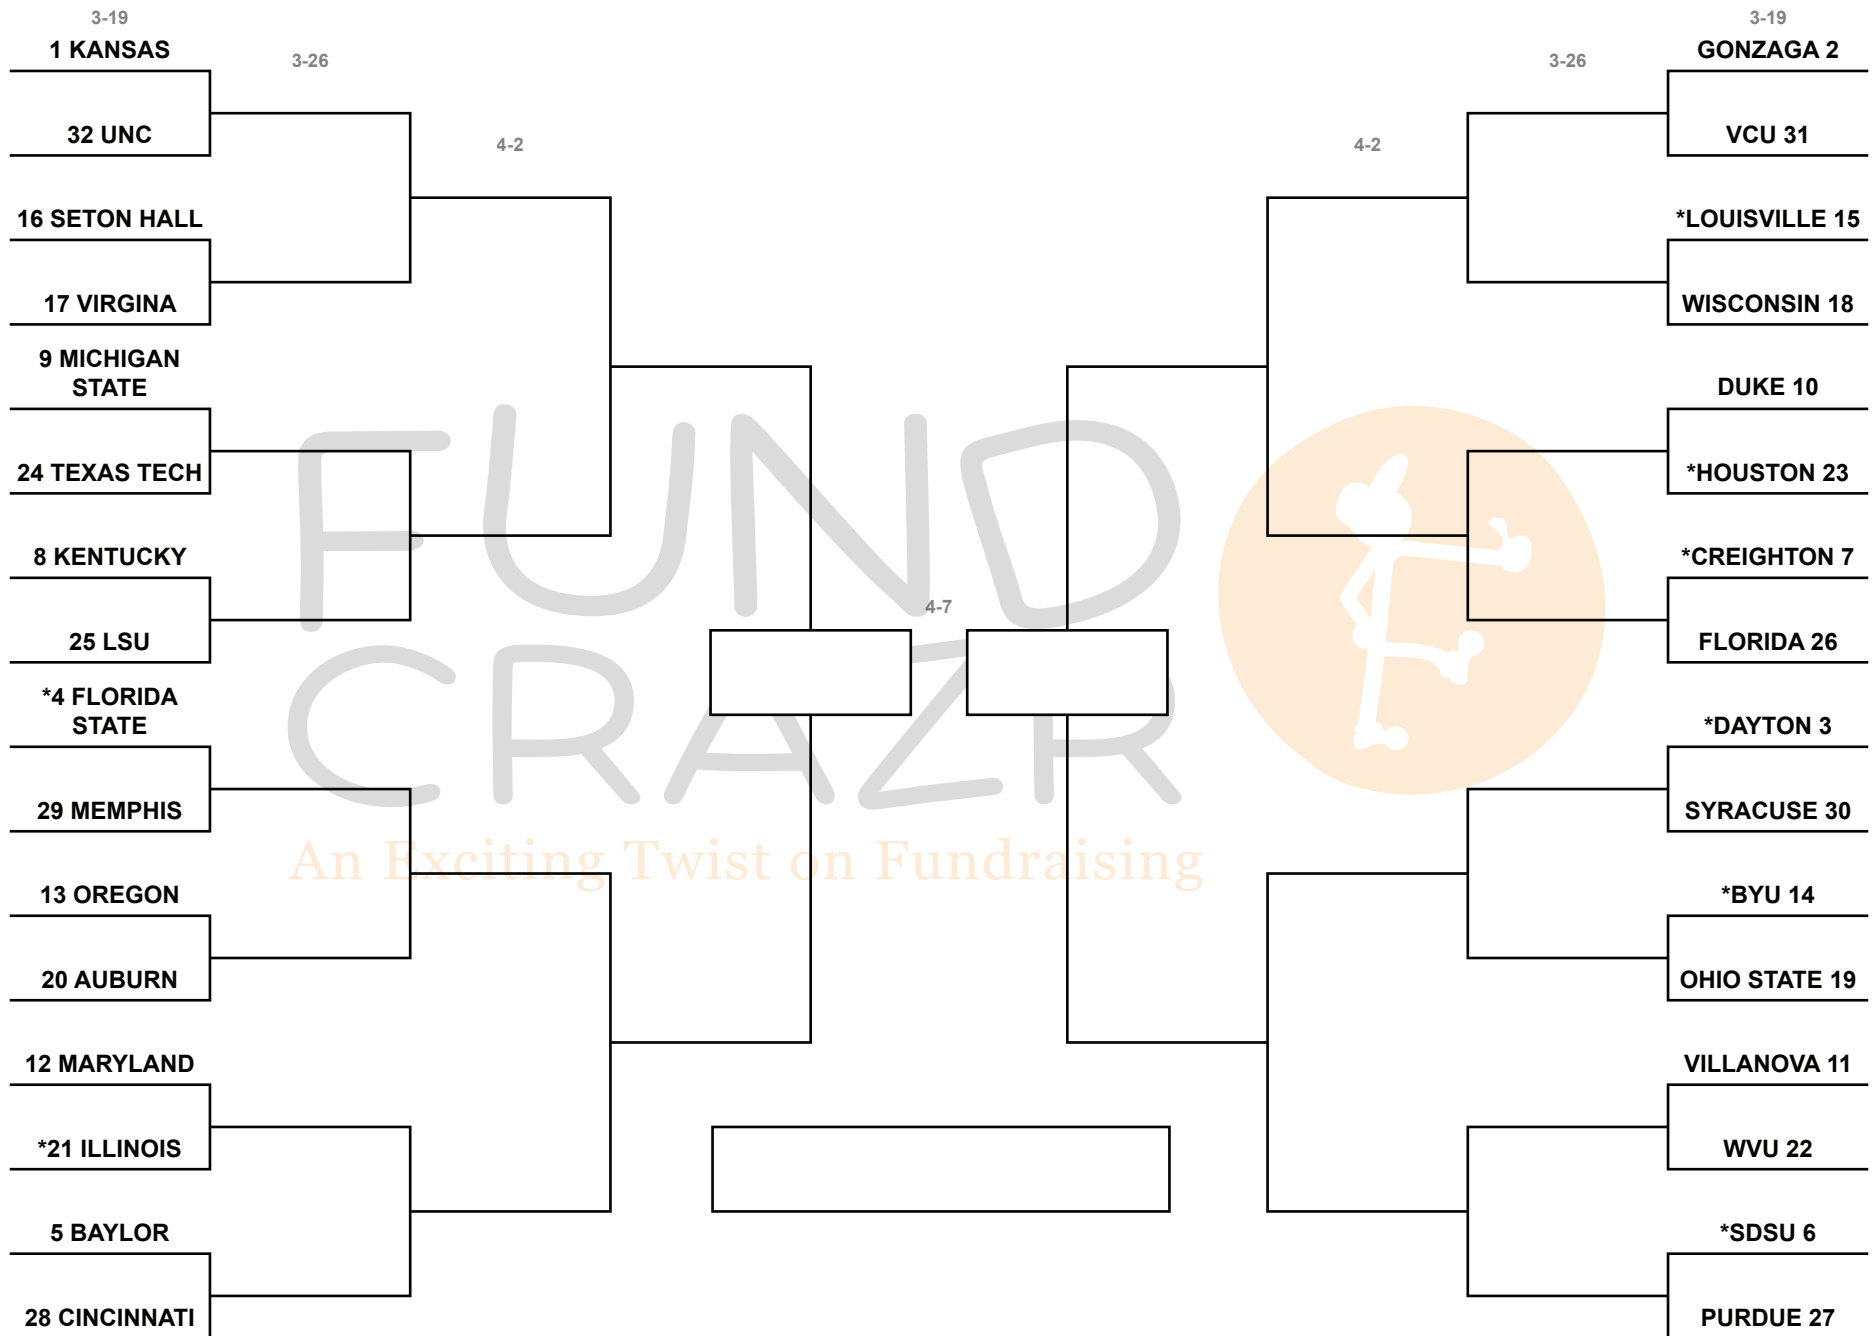

FundCrazr 2020 Simulated Basketball Tournament

Seeding based off AP, Coaches Poll, and NCAA.com (Net Rankings 1-100)

*Teams not listed on back of ticket