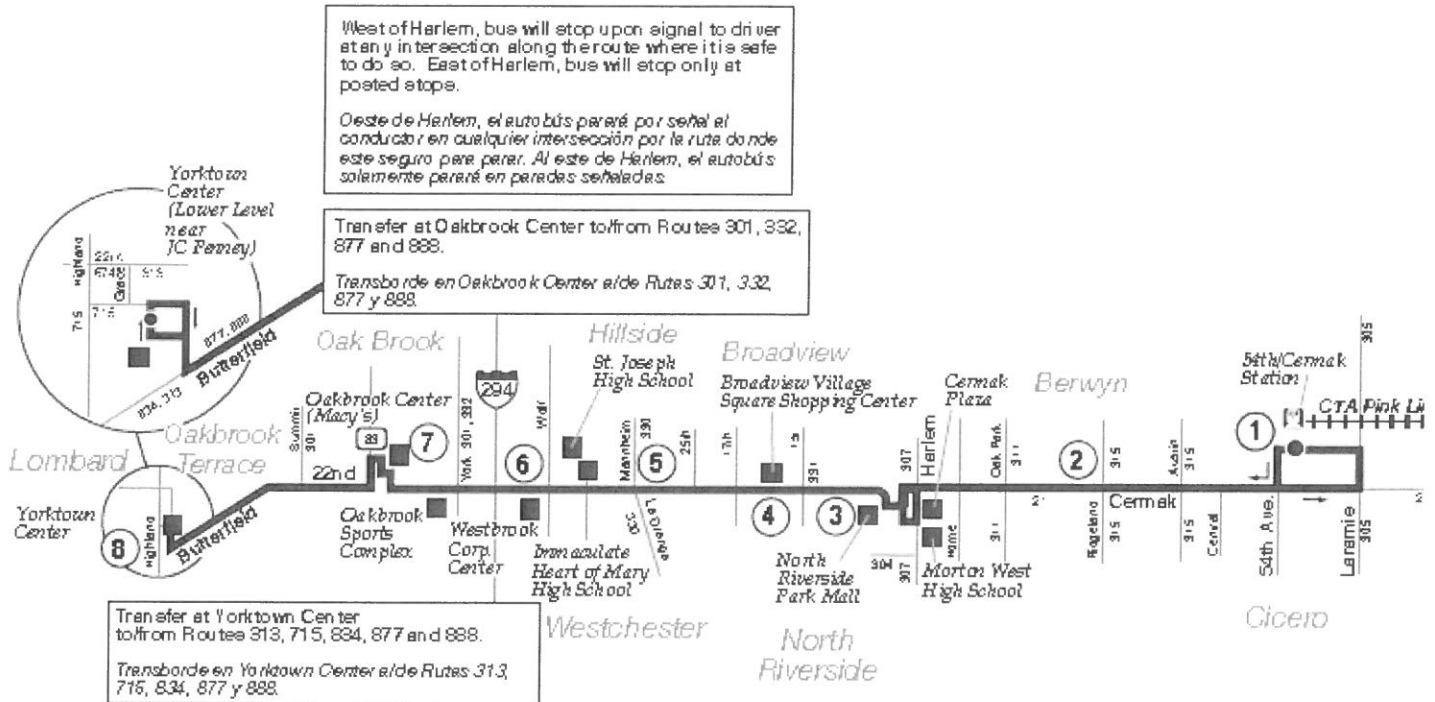

Route 322

Effective Date
November 23, 2014

Todos los autobuses están equipados con racks para bicicletas. 
El servicio de Pace es accesible para sillas de ruedas. 

©2014 Pace Bus, Inc.

PaceBus

North / South Route numbers (these will connect to the Route 322 bus):

- | | |
|---|--------------------------------|
| Mannheim (or LaGrange) Road | Route 330 |
| Harlem Avenue (63 rd and Harlem to Cermak Road) | Route 307 |
| Austin / Ridgeland Avenue (between Pershing Road and Cermak Road) | Route 315 |
| If coming from Midway on Cicero Ave. Road) | CTA Route 54B (to Cermak Road) |

There are other routes available, the objective of this list is to provide a sampling of available routes.